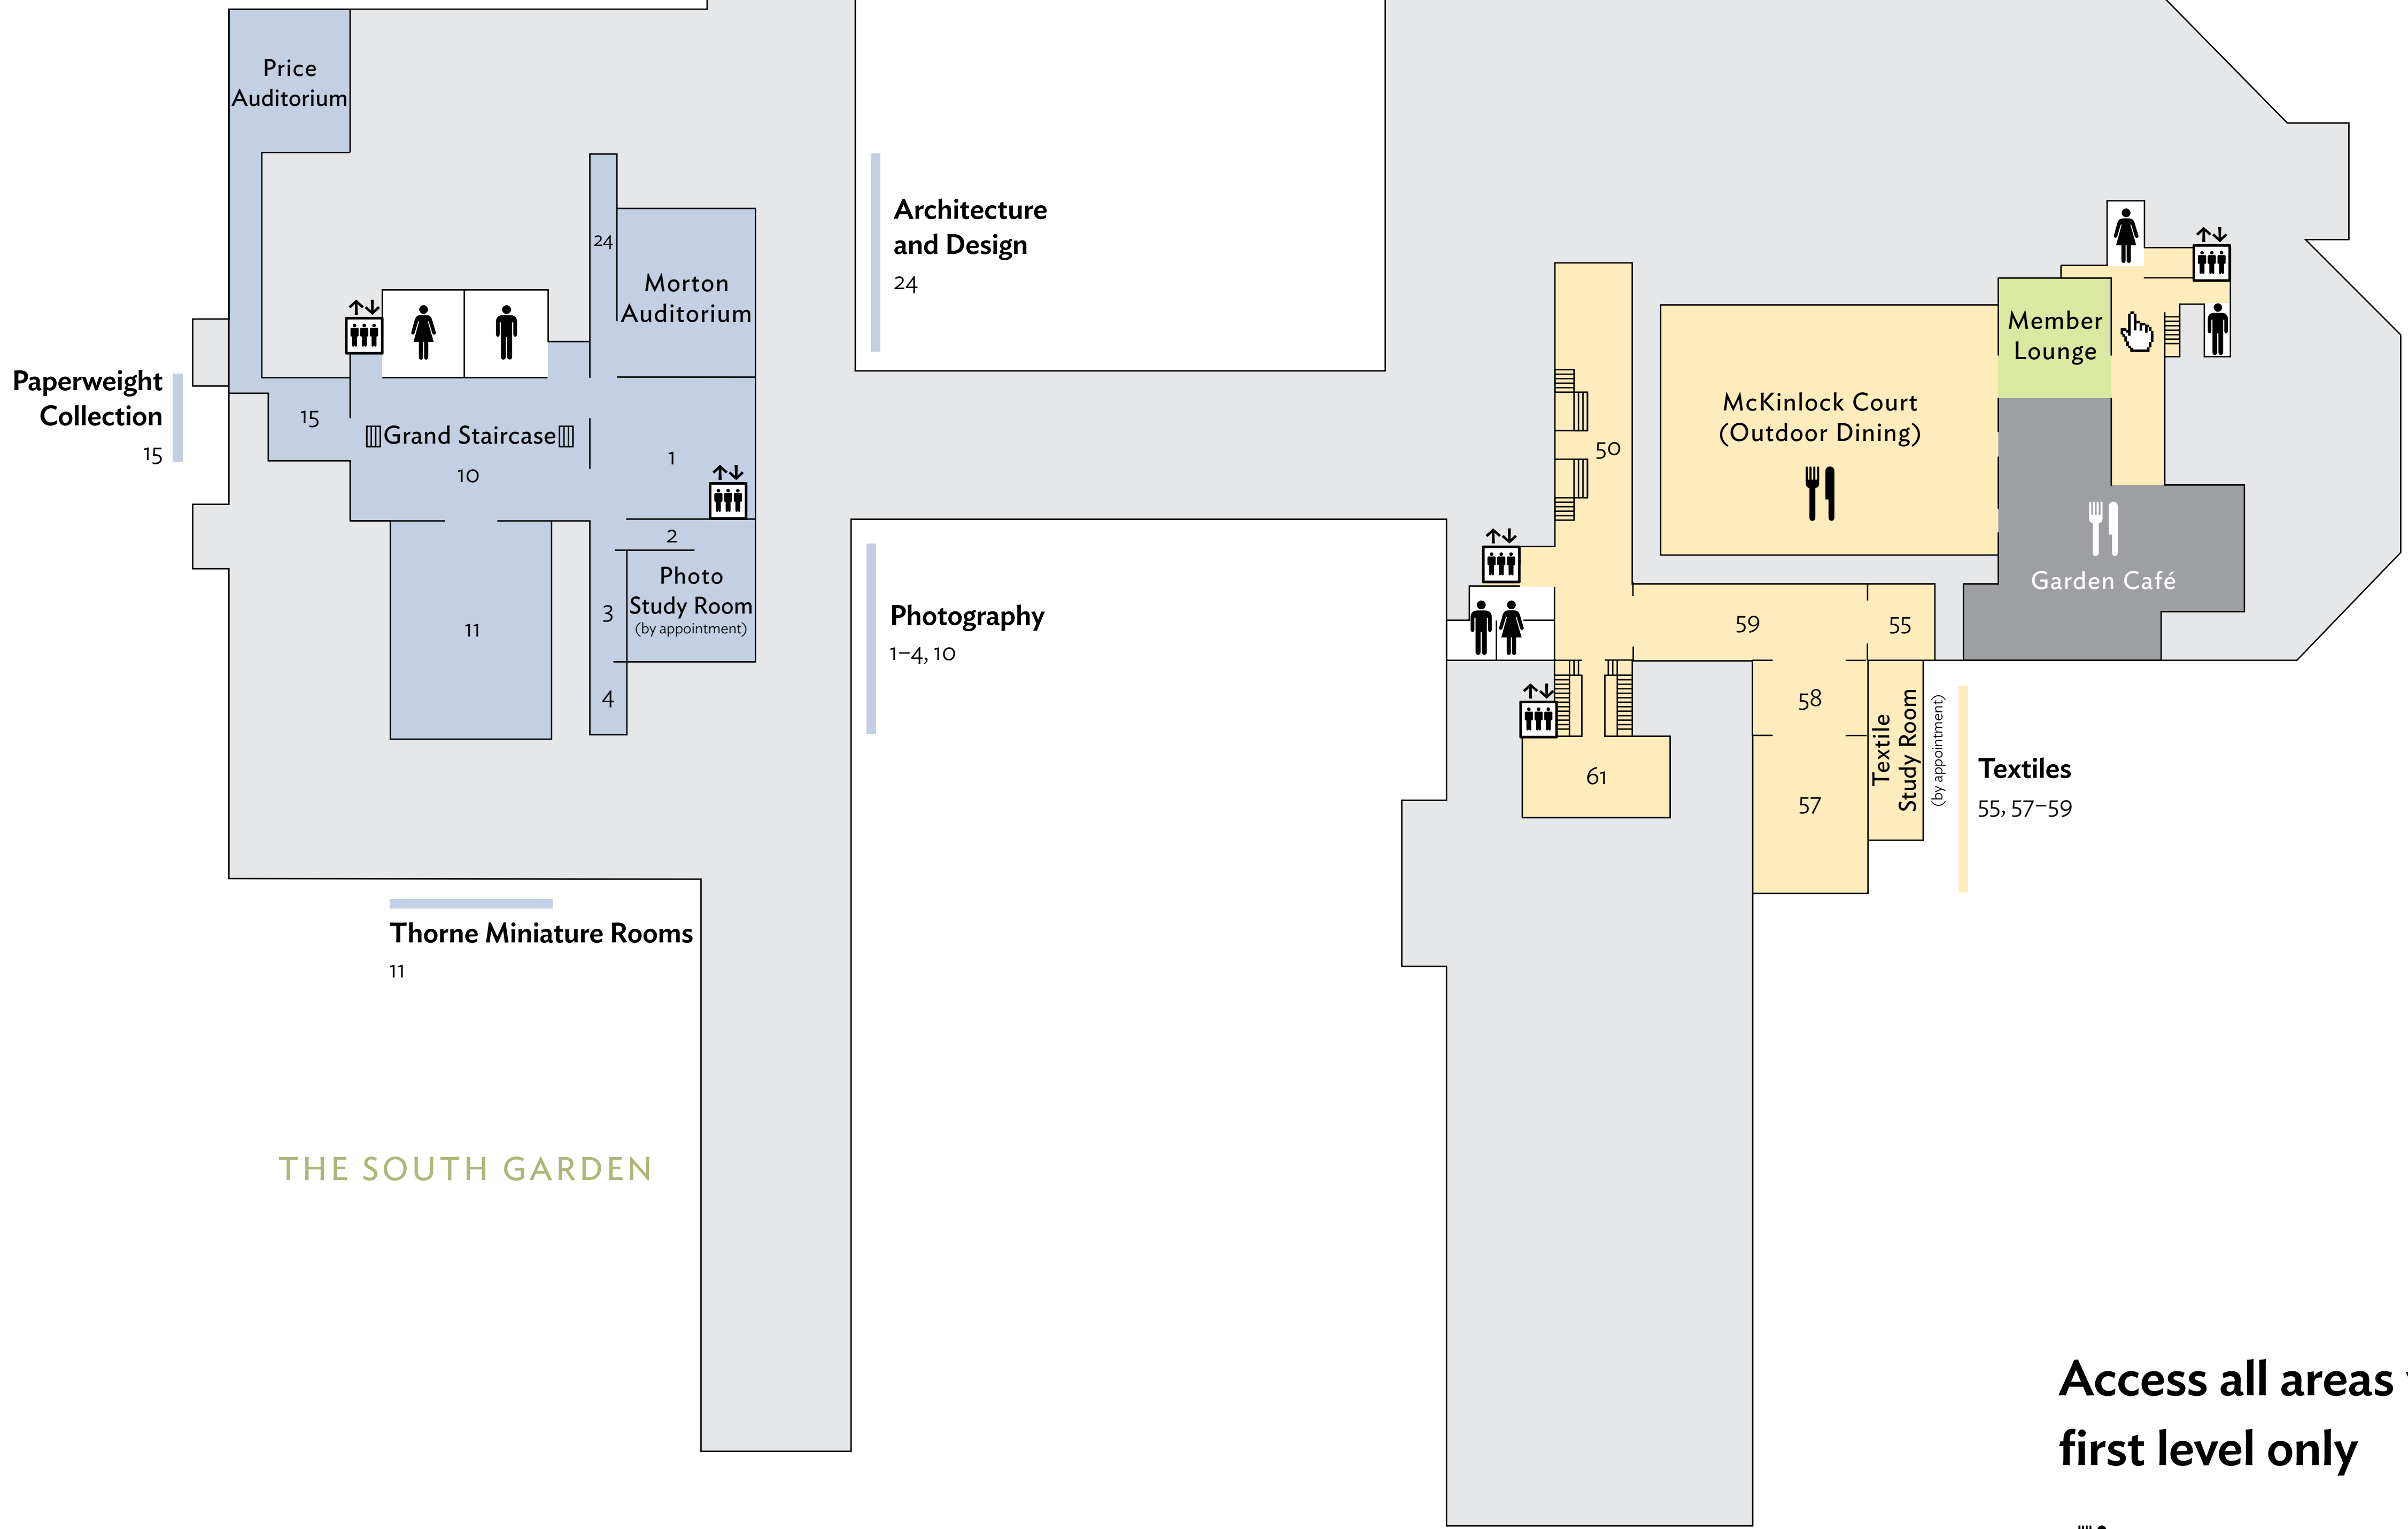

MILLENNIUM PARK

MONROE STREET

THE NORTH GARDEN

PRITZKER GARDEN

MICHIGAN AVENUE

LAKE MICHIGAN
COLUMBUS DRIVE

Access all areas via first level only

- Dining
- Elevator
- Pathfinder
- Women's Restroom
- Men's Restroom

JACKSON STREET

GRANT PARK

1

Entrance level
Access all areas via
first level only

P Grant Park Garage North

MICHIGAN AVENUE

P Grant Park Garage South

LAKE MICHIGAN
COLUMBUS DRIVE

- Information
- Audio Guides
- Checkroom
- Elevator
- Escalator
- Gift Shop
- Tickets
- Parking
- Pathfinder
- Women's Restroom
- Men's Restroom
- Family Restroom
- Wheelchair Ramp

MICHIGAN AVENUE

LAKE MICHIGAN
COLUMBUS DRIVE

Soups, salads, paninis and beverages in a convenient quick-order setting. Open Monday–Wednesday and Friday–Sunday, 10:30–4:30, and Thursdays, 10:30–7:00.

Shopping

Museum Shop
Level 1

Modern Shop
Level 1

Lounges