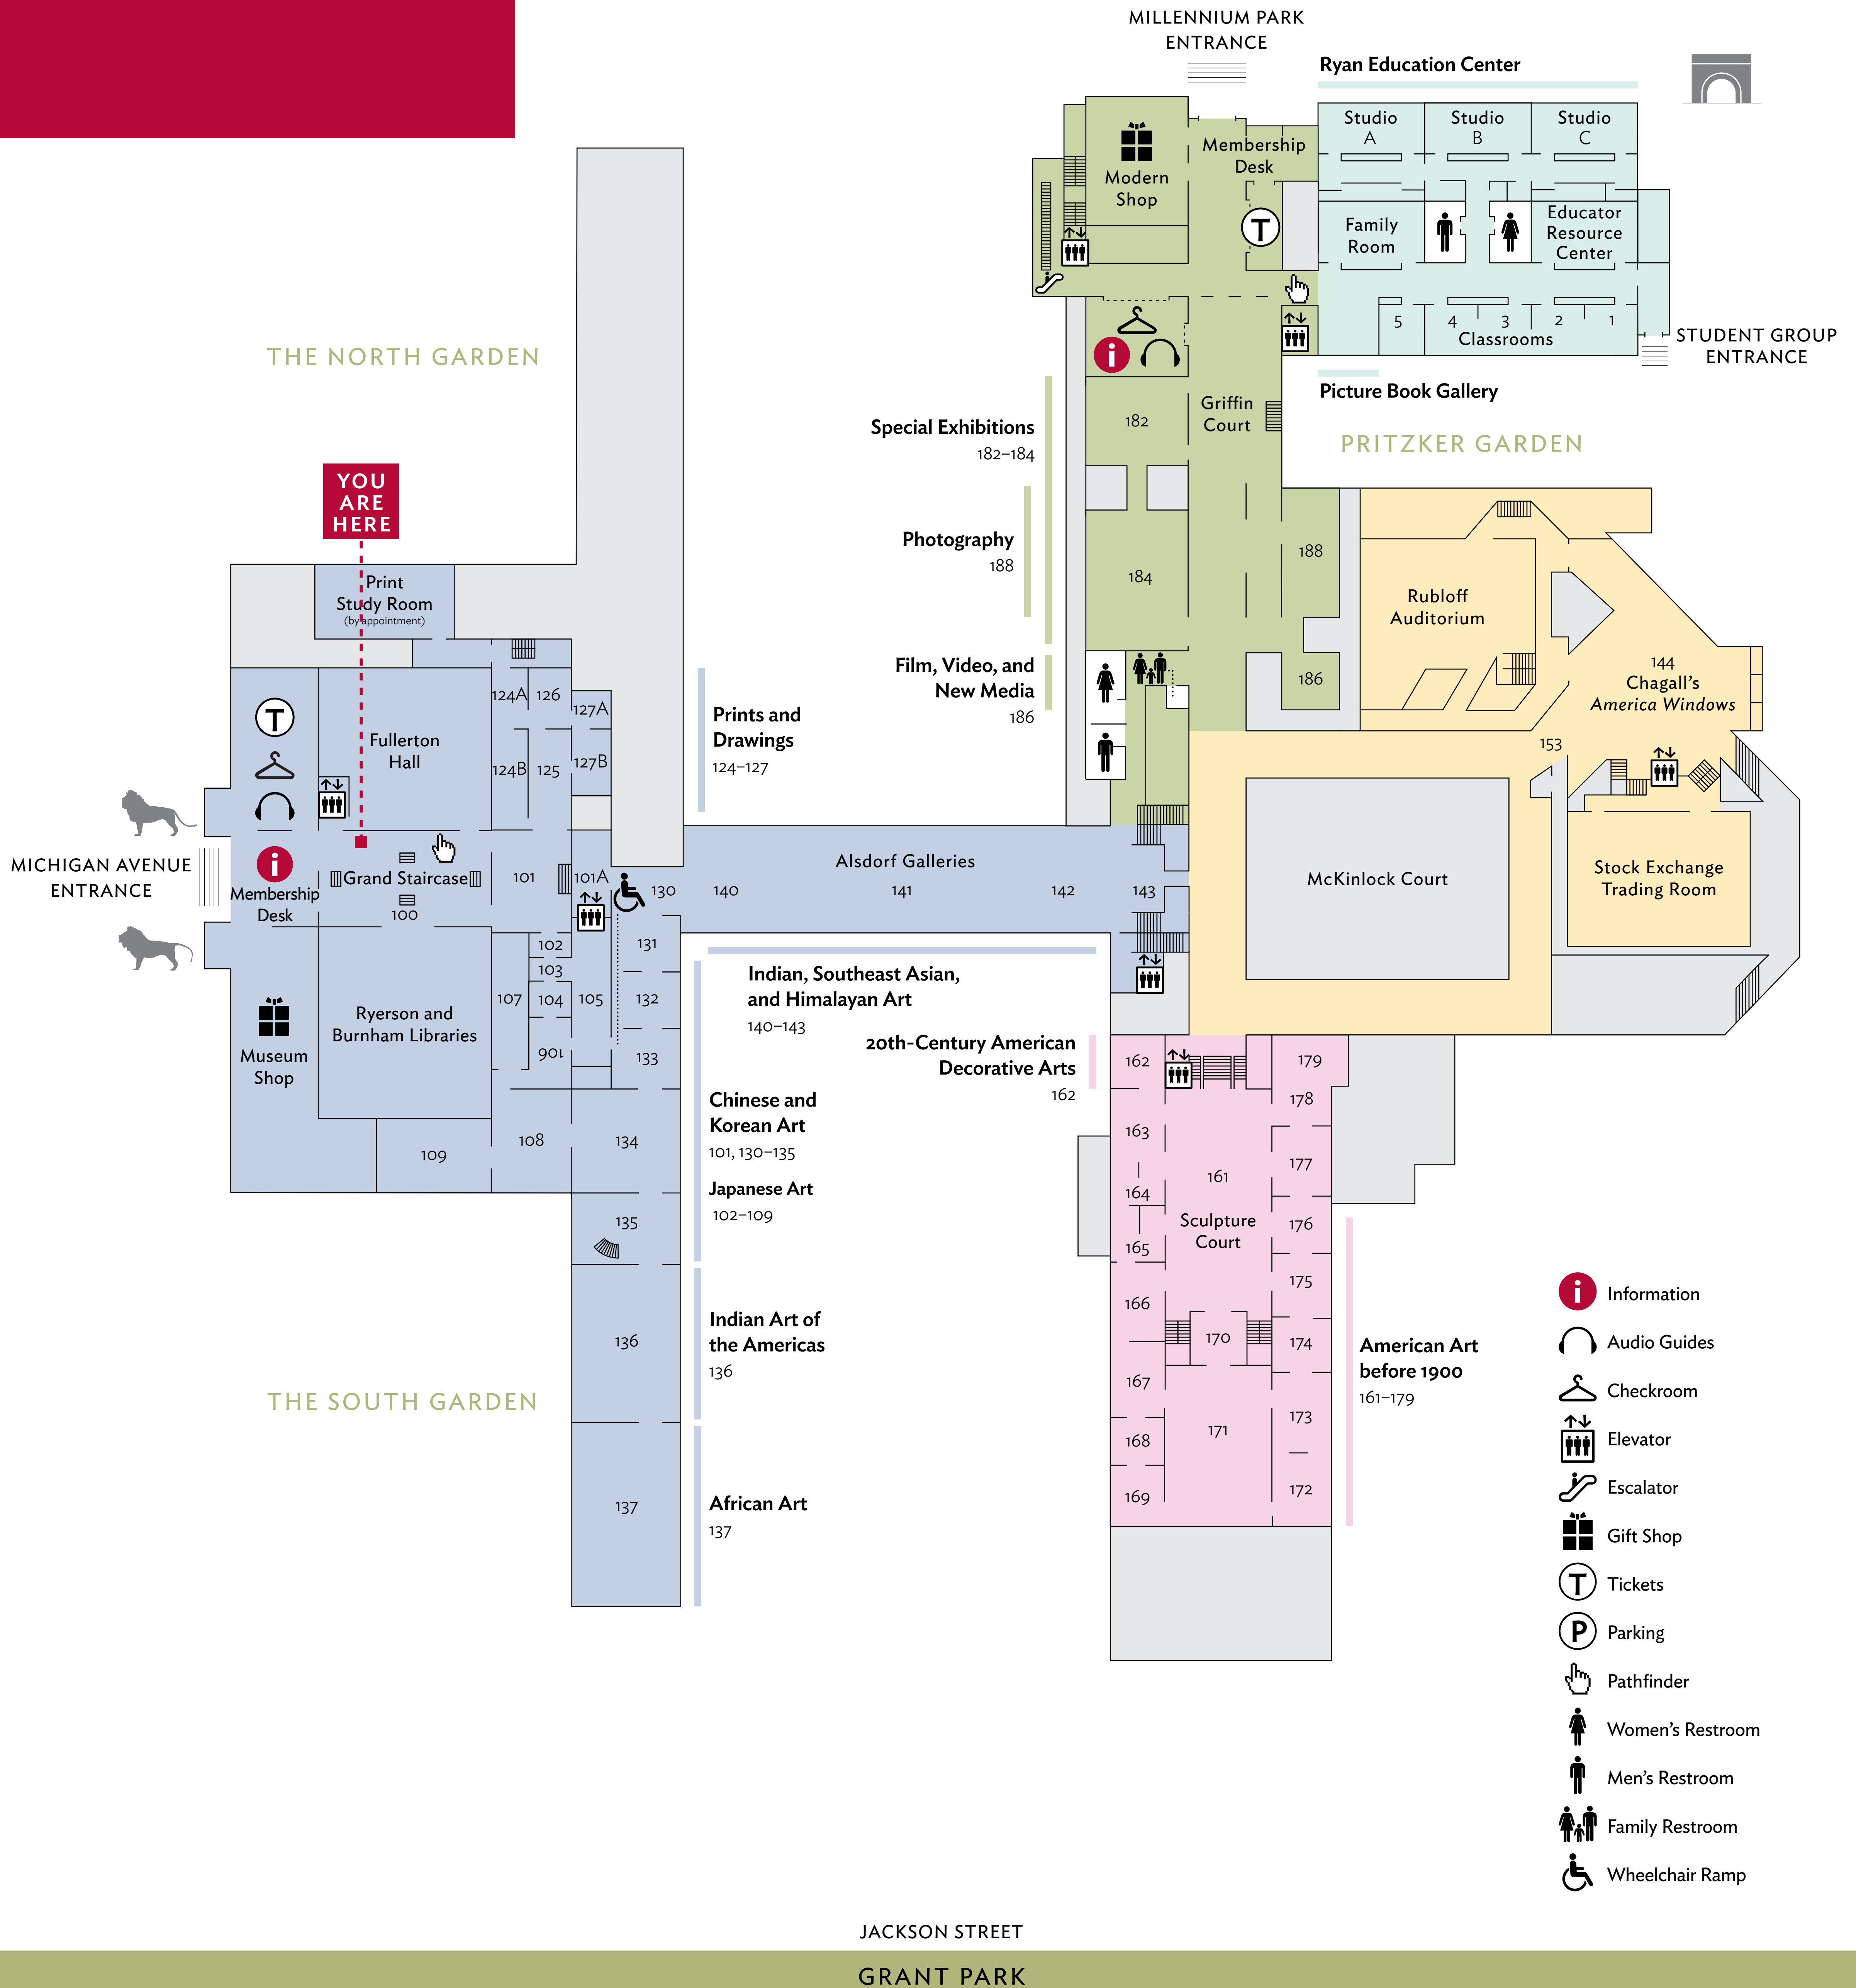

MILLENNIUM PARK

MONROE STREET

THE NORTH GARDEN

PRITZKER GARDEN

MICHIGAN AVENUE

LAKE MICHIGAN
COLUMBUS DRIVE

Access all areas via first level only

- Dining
- Elevator
- Pathfinder
- Women's Restroom
- Men's Restroom

JACKSON STREET

GRANT PARK

1

Entrance level
Access all areas via
first level only

P Grant Park Garage North

MICHIGAN AVENUE

P Grant Park Garage South

LAKE MICHIGAN
COLUMBUS DRIVE

- Information
- Audio Guides
- Checkroom
- Elevator
- Escalator
- Gift Shop
- Tickets
- Parking
- Pathfinder
- Women's Restroom
- Men's Restroom
- Family Restroom
- Wheelchair Ramp

MICHIGAN AVENUE

LAKE MICHIGAN
COLUMBUS DRIVE

Soups, salads, paninis and beverages in a convenient quick-order setting. Open Monday–Wednesday and Friday–Sunday, 10:30–4:30, and Thursdays, 10:30–7:00.

Shopping

Museum Shop
Level 1

Modern Shop
Level 1

Lounges